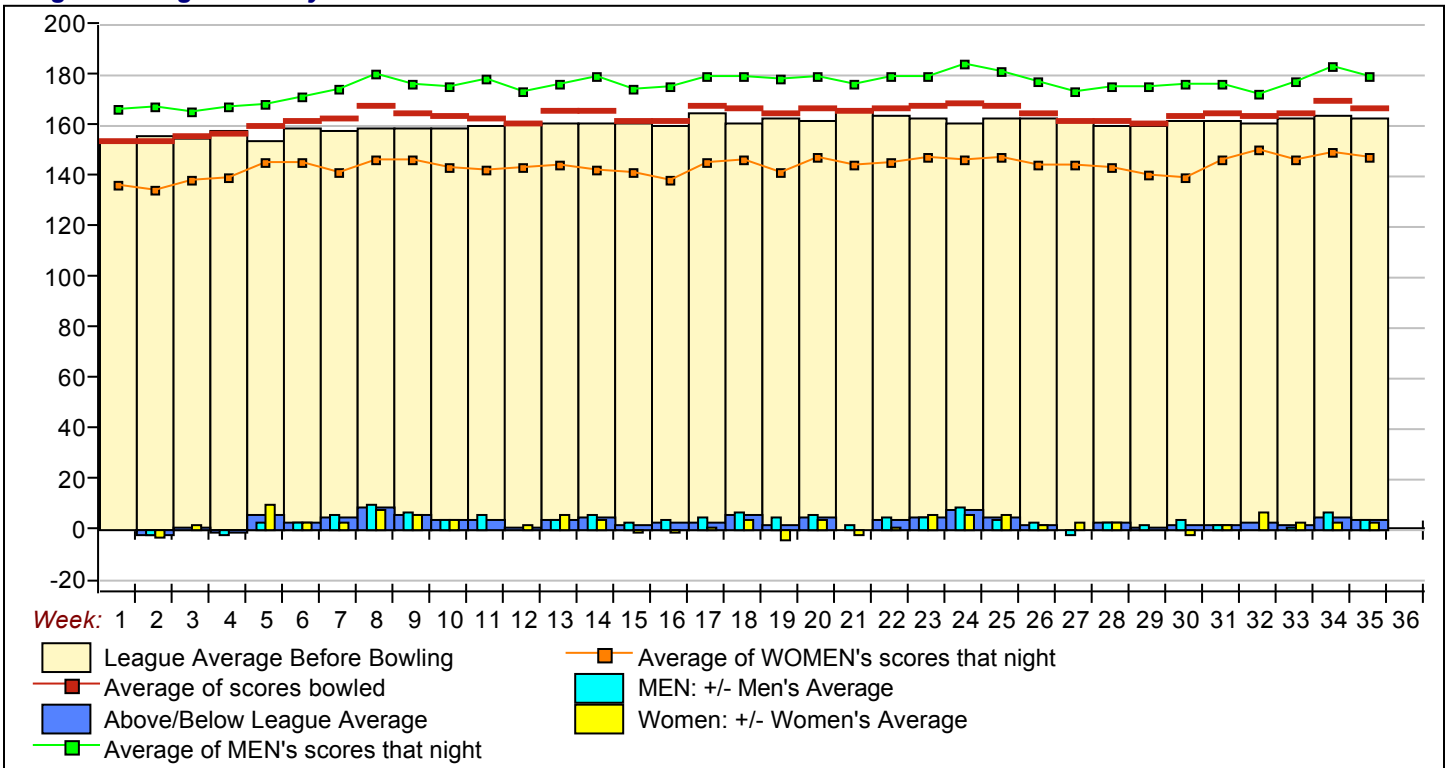

Temporary Substitutes

ID#	Name	Pins	Gms	Ave	Book Ave
159	SEAN	428	3	142	---
193	NICK ALVAREZ	1043	9	115	---
204	JARED BALLARD	300	3	100	---
84	SCOTT BERRY	2324	12	193	---
211	CARL BLEICH	5475	30	182	---
185	RICKY BROWN	5801	27	214	---
205	FRANK DELEON	6081	54	112	---
119	ALEX GESSNER	9869	54	182	---

ID#	Name	Pins	Gms	Ave	Book Ave
118	DANNY HARBACH	8410	48	175	---
120	JOSH JACKSON	8237	51	161	---
128	GARY MEYERS	3813	26	146	---
33	SHIRLEY MILFORD	350	3	116	---
42	MARIA PANSERA	428	3	142	---
1	CHRIS RICH	0	0	140	---
149	DANNY SHEA	2479	18	137	---
224	KATE WAGAN	675	6	112	---

League Average Week-by-Week